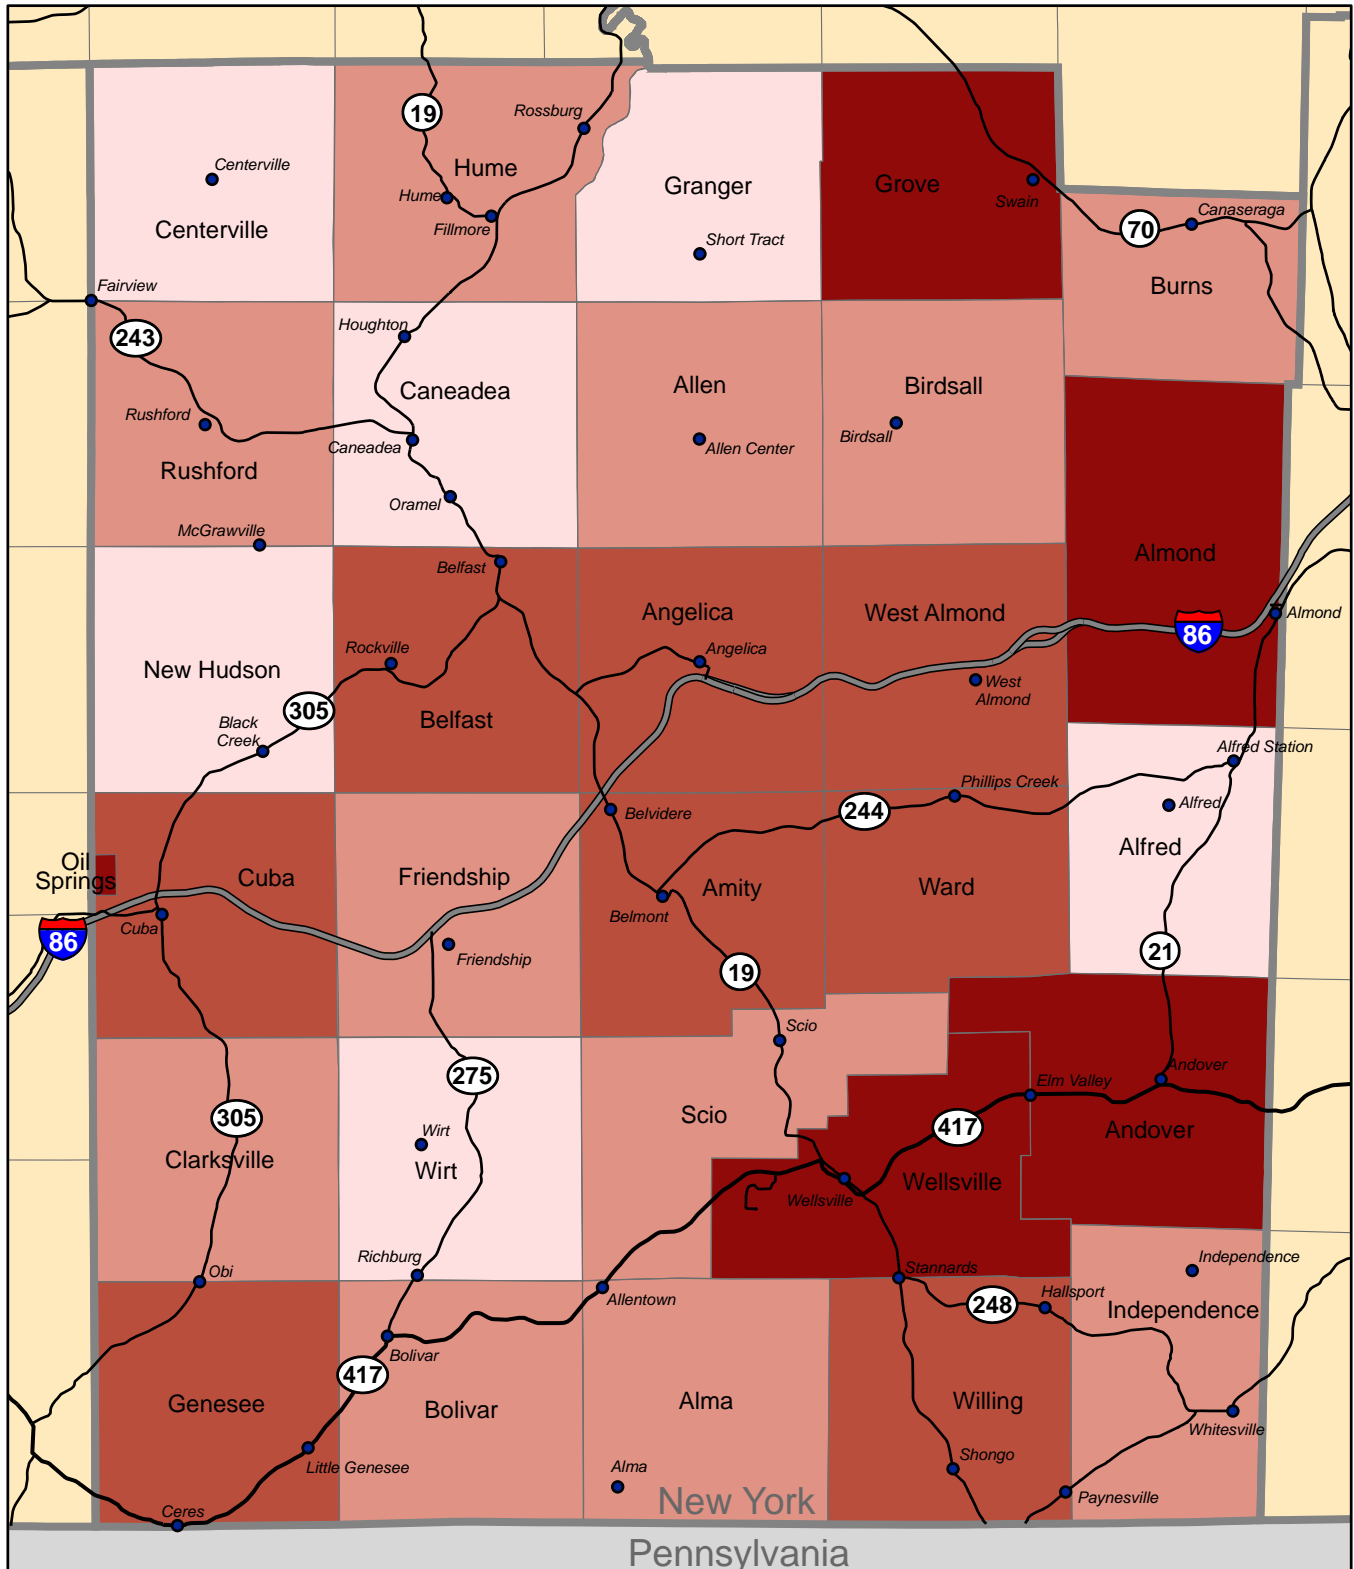

Allegany County Demographics: Per Capita Income

Per Capita Income

NOTES:
Percentages shown here were taken from the American FactFinder Summary File 3 Geographic Comparison Table P14.

Data Sources:
ESRI, NY State GIS Clearinghouse,
U.S. Census Bureau American FactFinder.

Created
March 2006
by RJI GIS