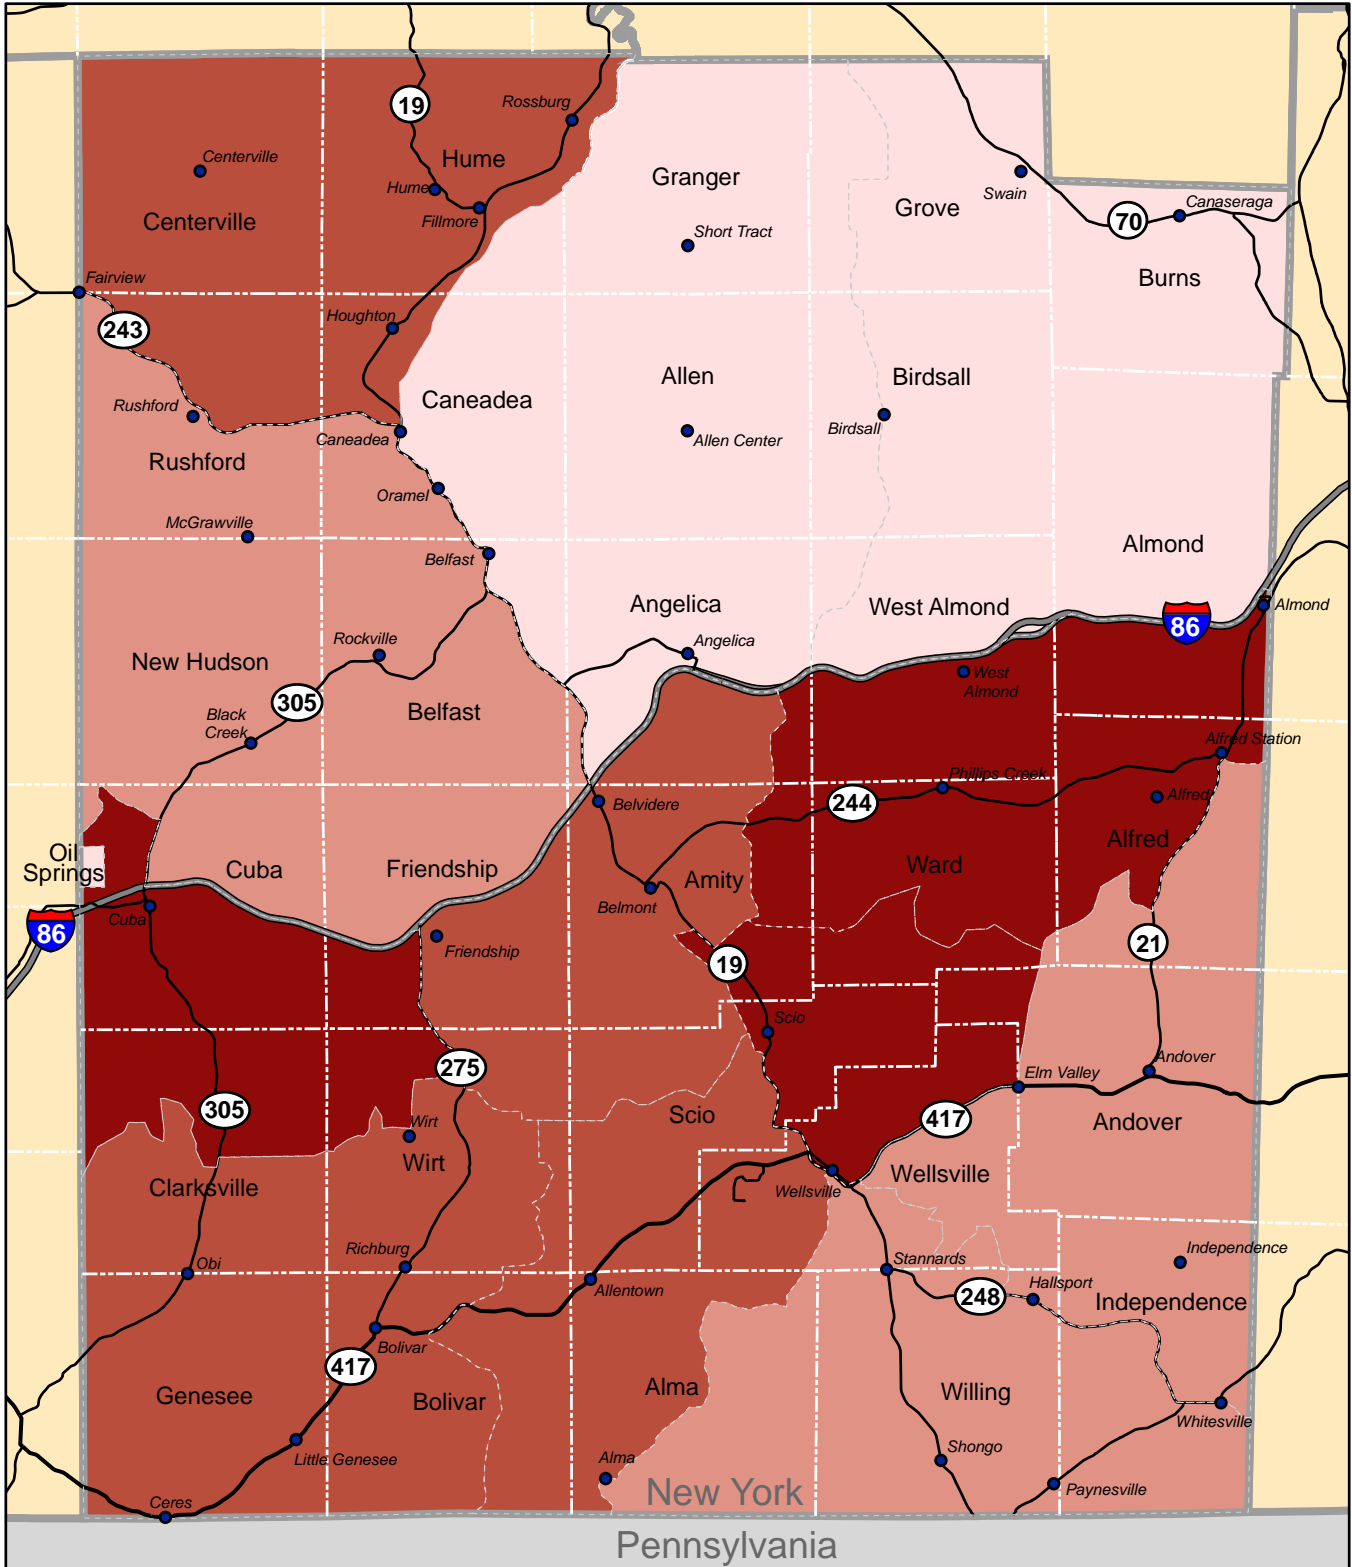

# Allegany County Demographics: Population Density

## Population Density Per Square Mile

NOTES:  
Population Density information for the 2000 Census acquired from the Census Bureau by Environmental Systems Research Institute, Inc. (ESRI).

Data Sources:  
ESRI, NY State GIS Clearinghouse,  
U.S. Census Bureau.

Created  
February 2006  
by RJI GIS