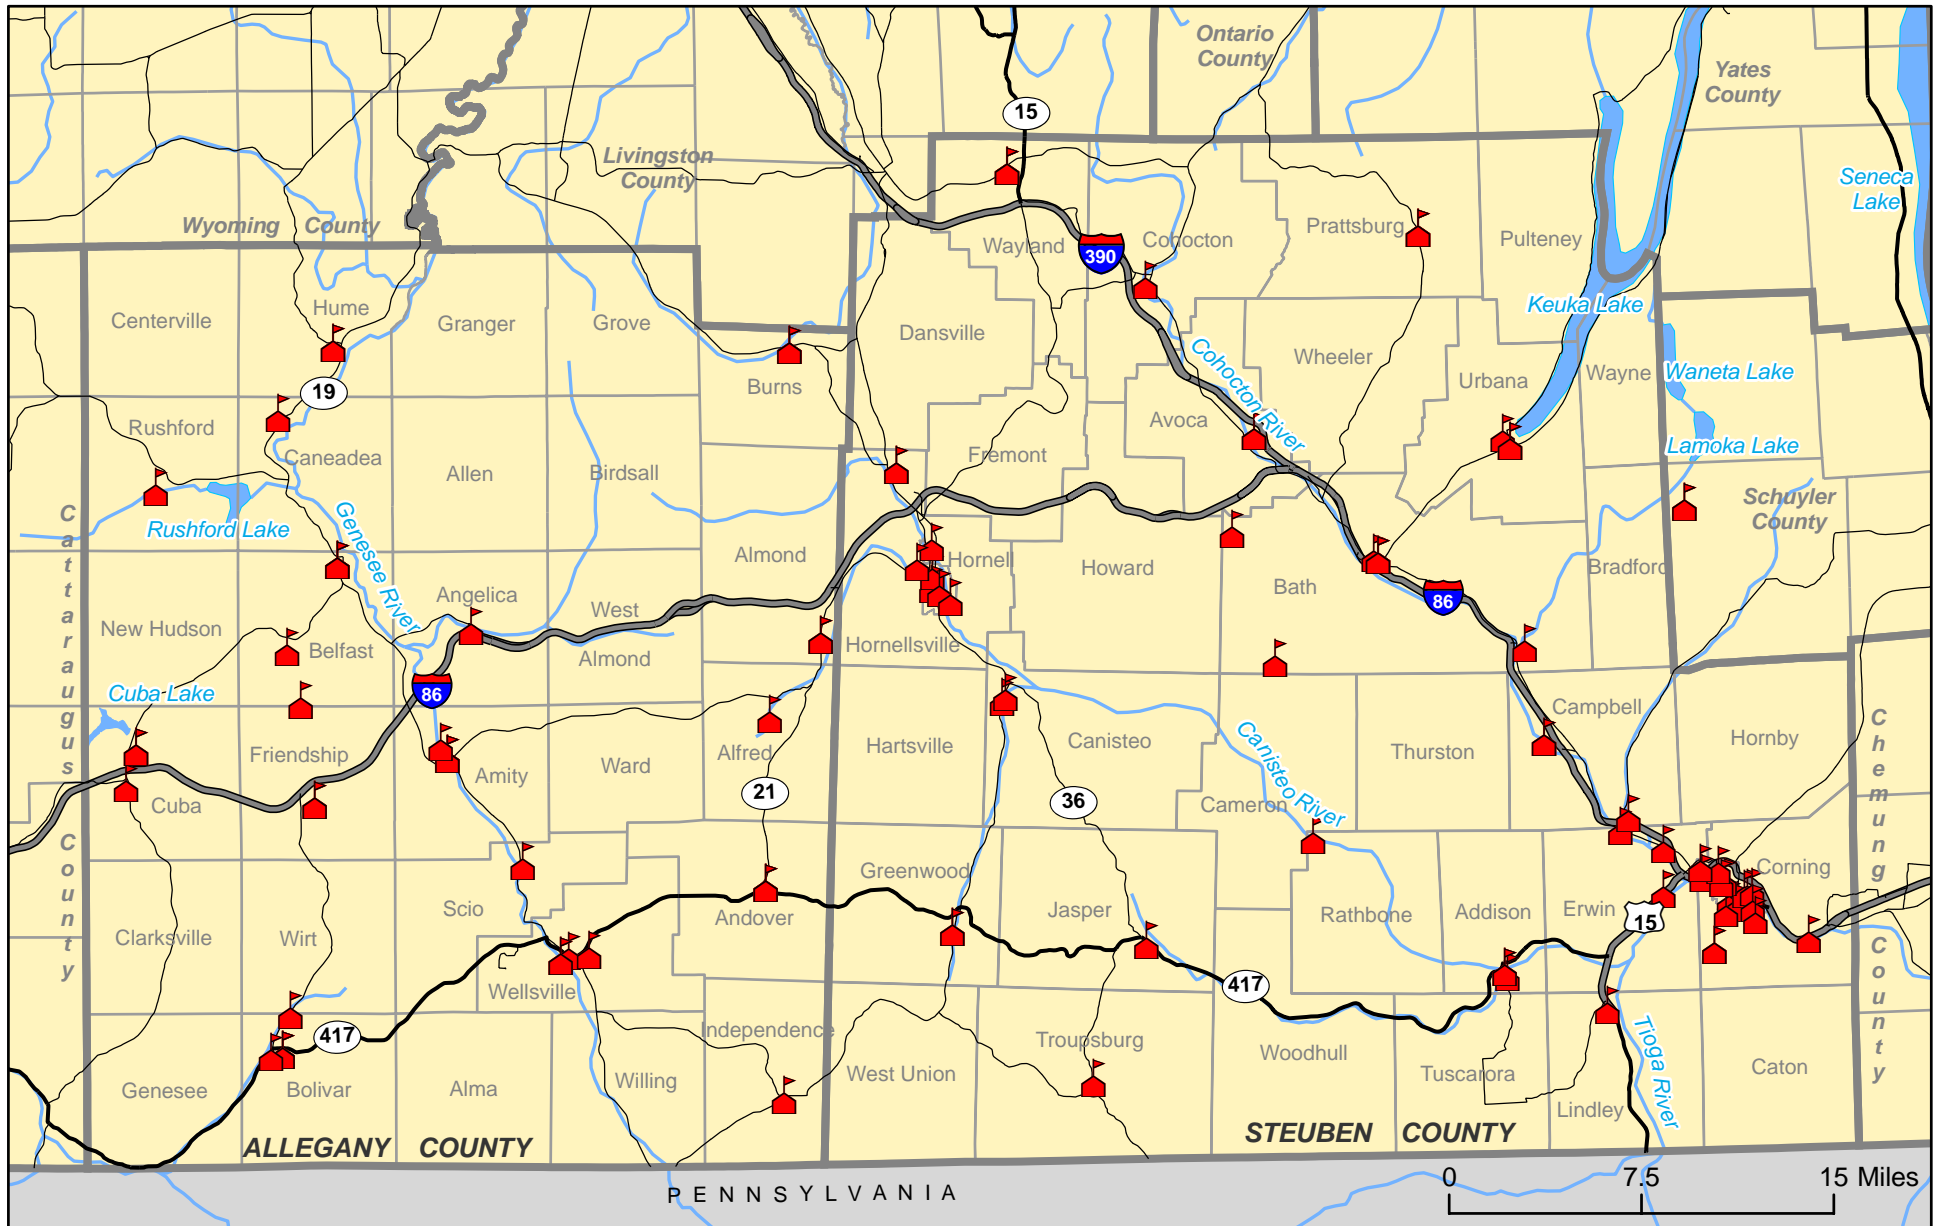

Schools in Allegany and Steuben Counties

NOTES: Town Boundaries acquired from NYS GIS Clearinghouse. Surface Water Features acquired from ESRI Arc9 Media Kit. Boundaries for the City of Hornell and the City of Corning, acquired from the NYS GIS Clearinghouse, are represented on this map.

Data Sources:
 ESRI, U.S. Census Bureau, NY State GIS Clearinghouse, Rural Justice Institute.

Created
 September 2006
 by RJI GIS