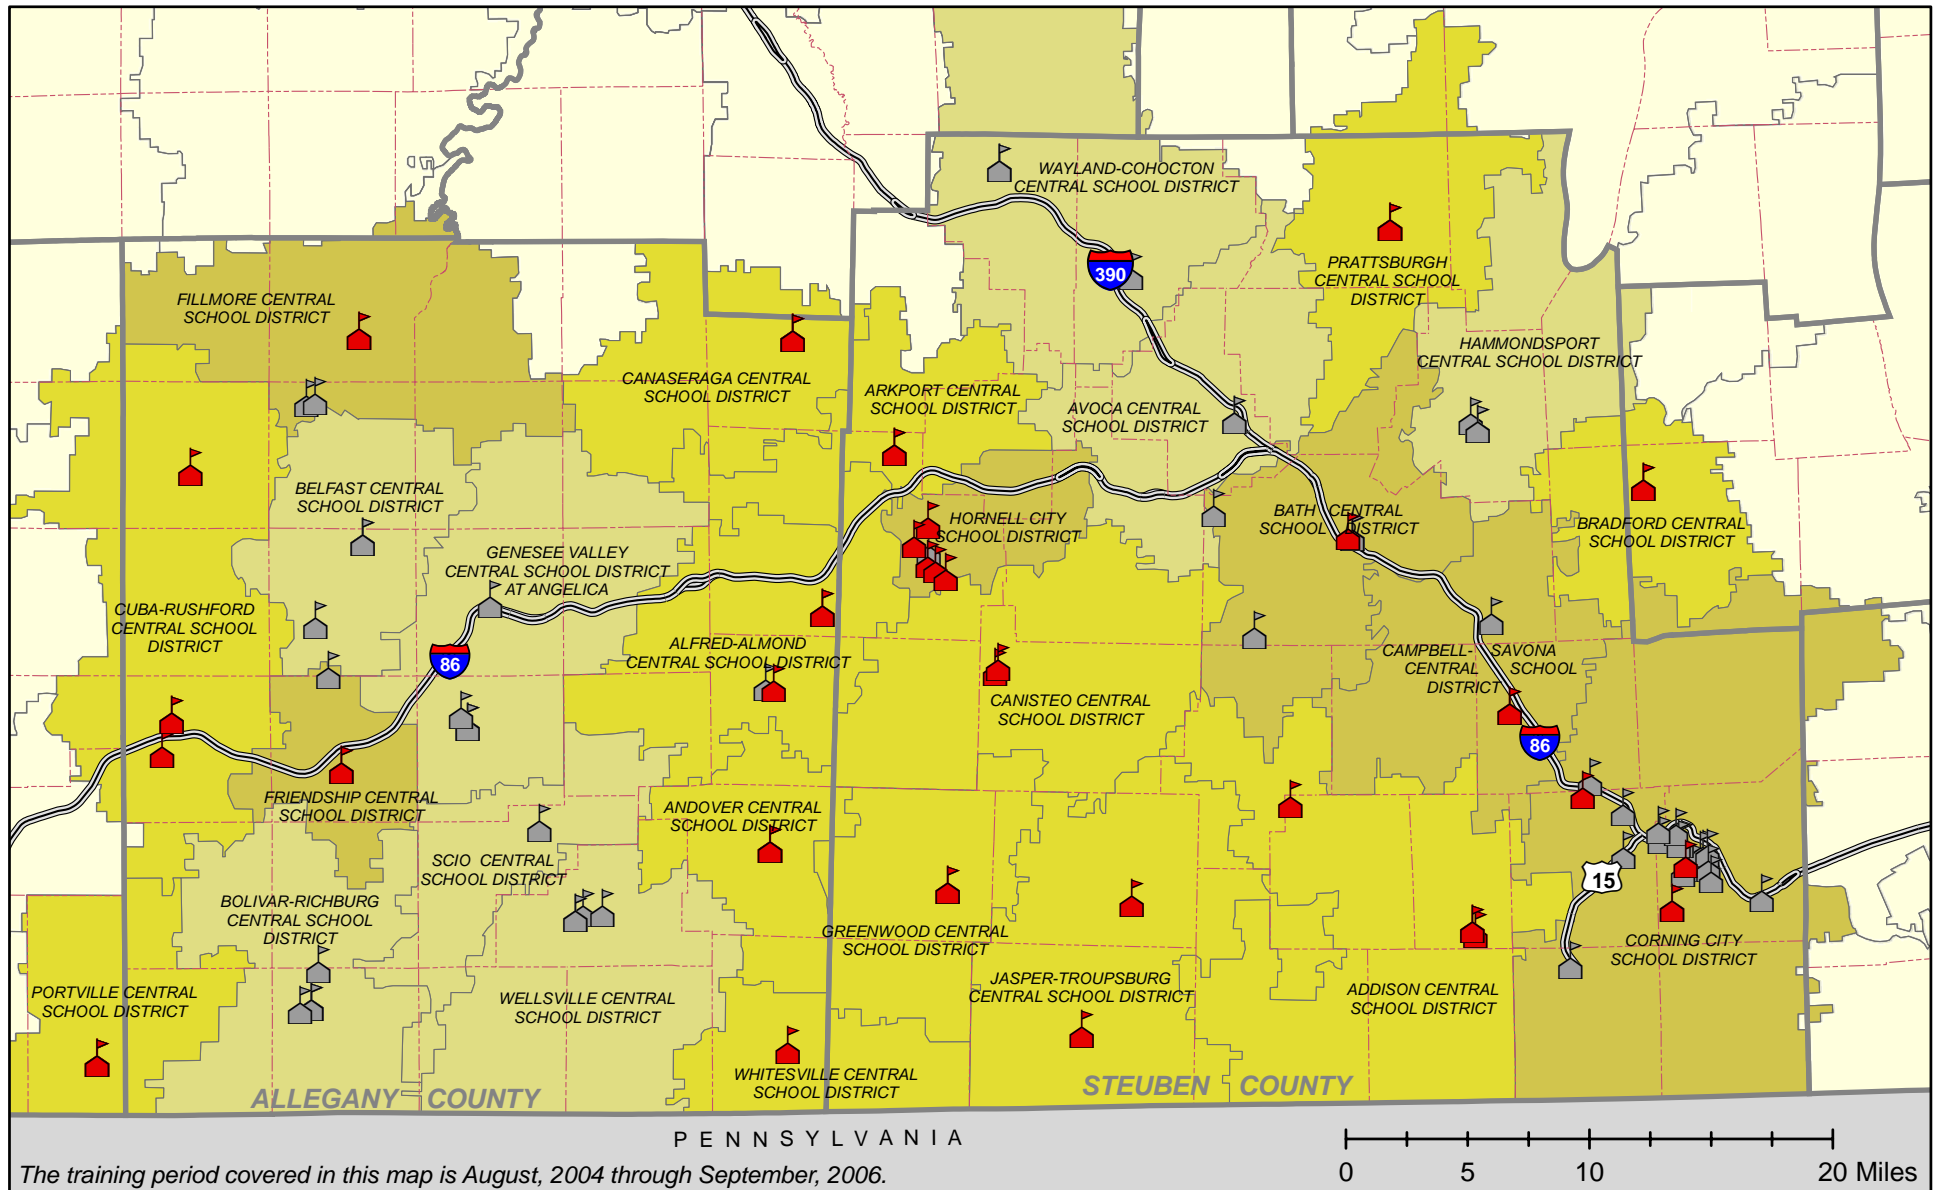

Helping Child Victims of Domestic Violence Training Locations

Rural Justice Institute, Alfred University

-  School provided with Training
-  School without Training
-  County Boundary
-  Town Boundary
-  School District with Full Training
-  School District with Partial Training
-  School District without Training

Data Sources:
Census Bureau, ESRI, NY State GIS Clearinghouse, Rural Justice Institute.

Created
November 2006
by RJI GIS