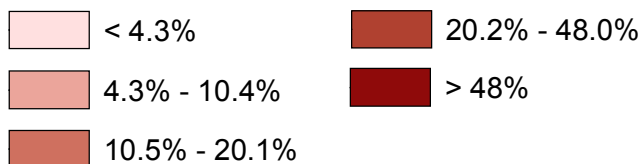

Allegheny County Demographics: Youth Participation in Recreation Activities*

Percentage of Youth Participating in Municipal Recreation Activities

NOTES:
Statistics aggregated for the following areas:
Granger and Hume
Amity, Belfast, and Caneadea