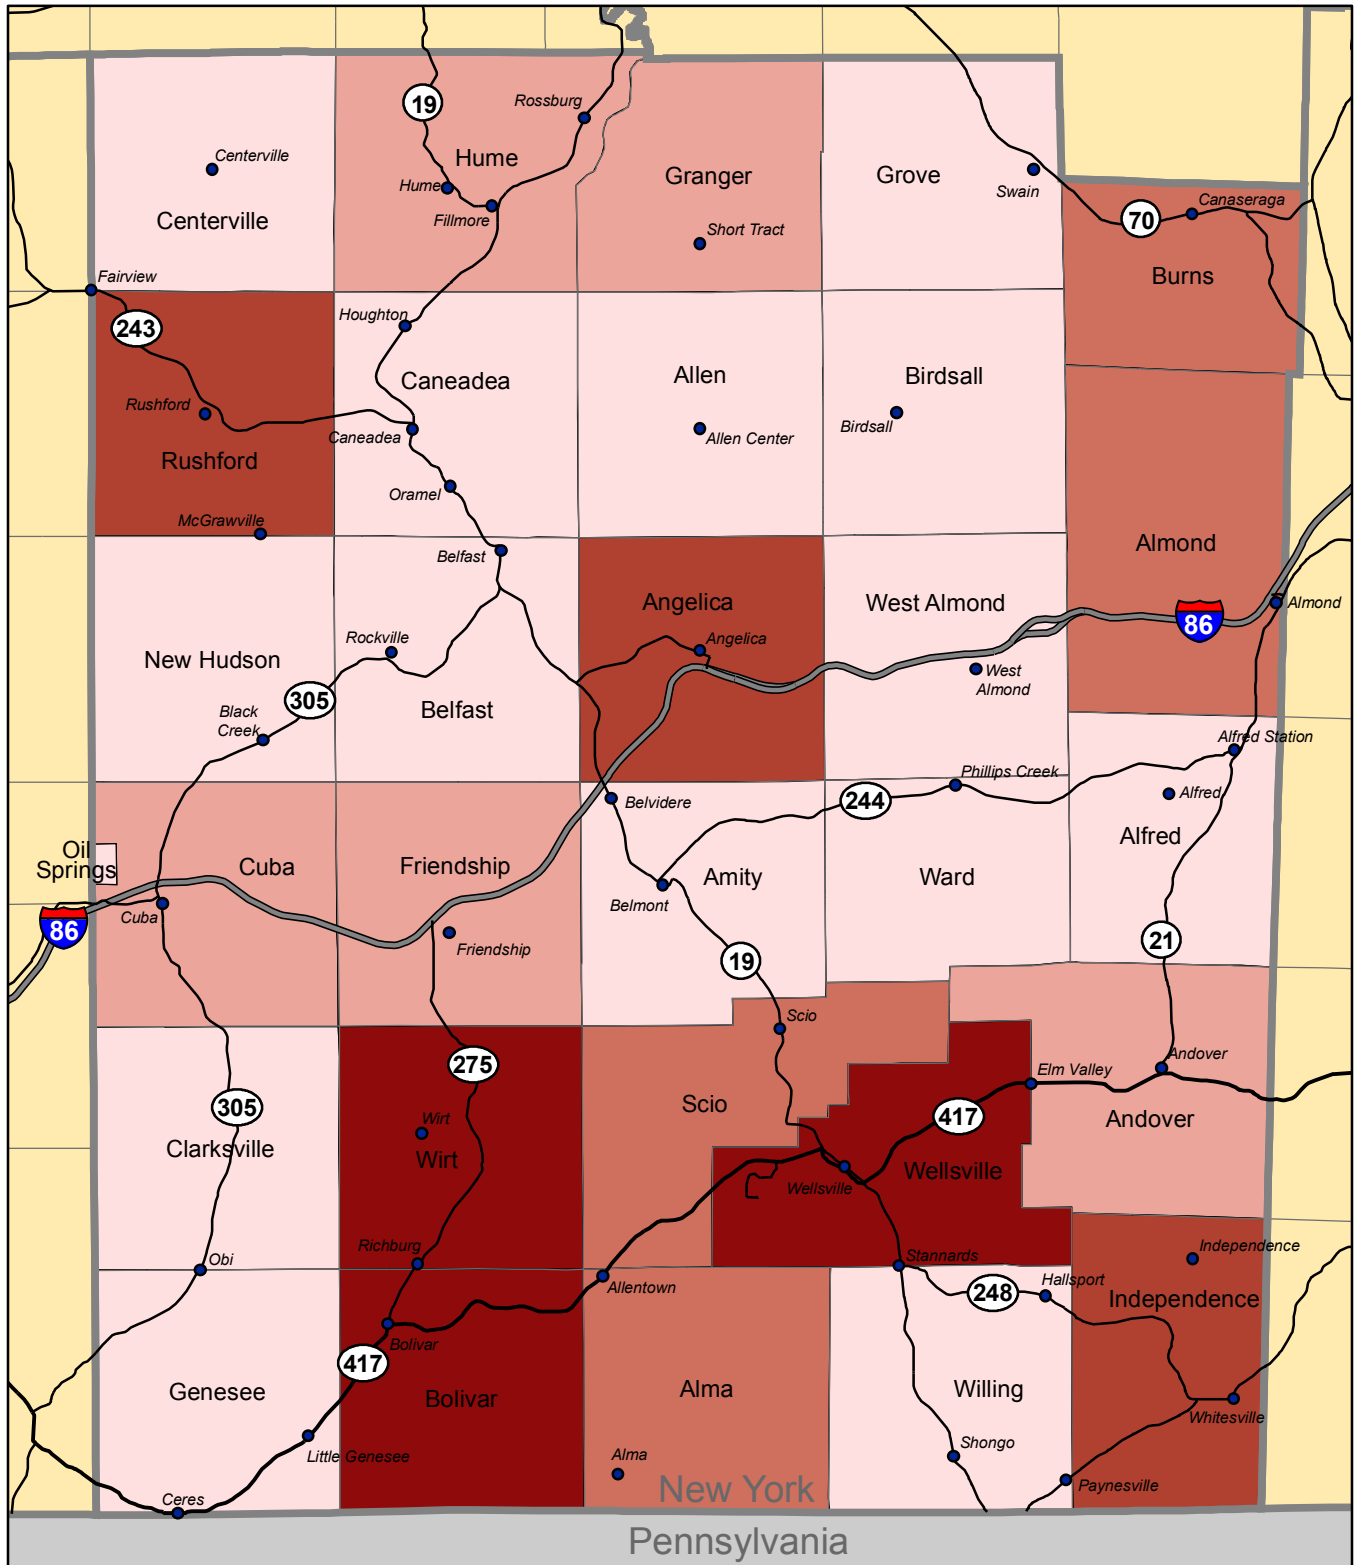

Allegheny County Demographics: Youth Participation in Recreation Activities*

Percentage of Youth Participating in Municipal Recreation Activities

NOTES:
Statistics aggregated for the following areas:
Granger and Hume
Amity, Belfast, and Caneadea

*From Youth Bureau activities (ages 0-20)

DATA SOURCES:
Allegheny County Youth Bureau, ESRI, NY
State GIS Clearinghouse, U.S. Census
Bureau American FactFinder.

Created
April 2006
by RJJ GIS