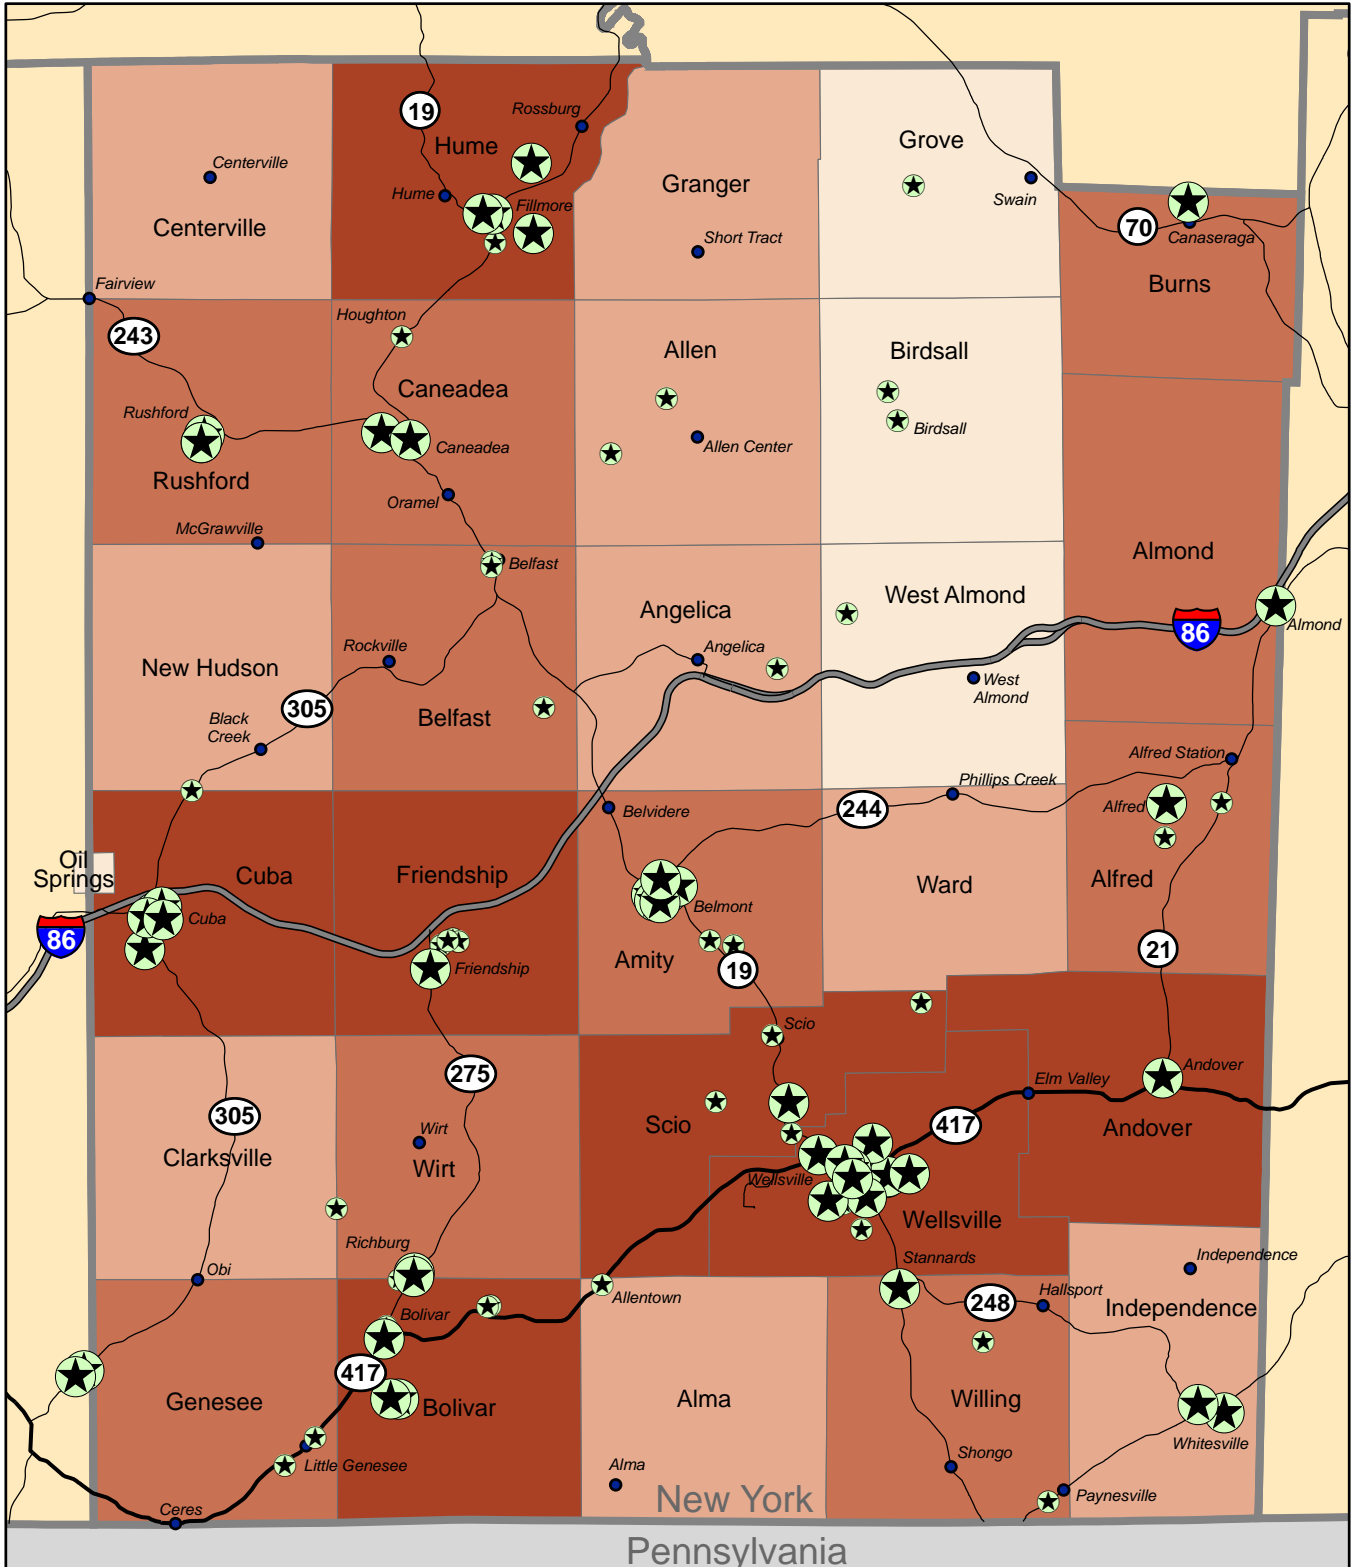

# Allegany County Child Care Providers and Number of Families w/ Children under 5

## Families w/Children < 5

- < 25
- 25 - 50
- 51 - 75
- > 75

DATA SOURCES: ACCORD (Nov. 2006), ESRI, NY State GIS Clearinghouse, U.S. Census Bureau (2000).

NOTES: Number of families w/children under 5 acquired from the American FactFinder Summary File 3 Quick Table P35.