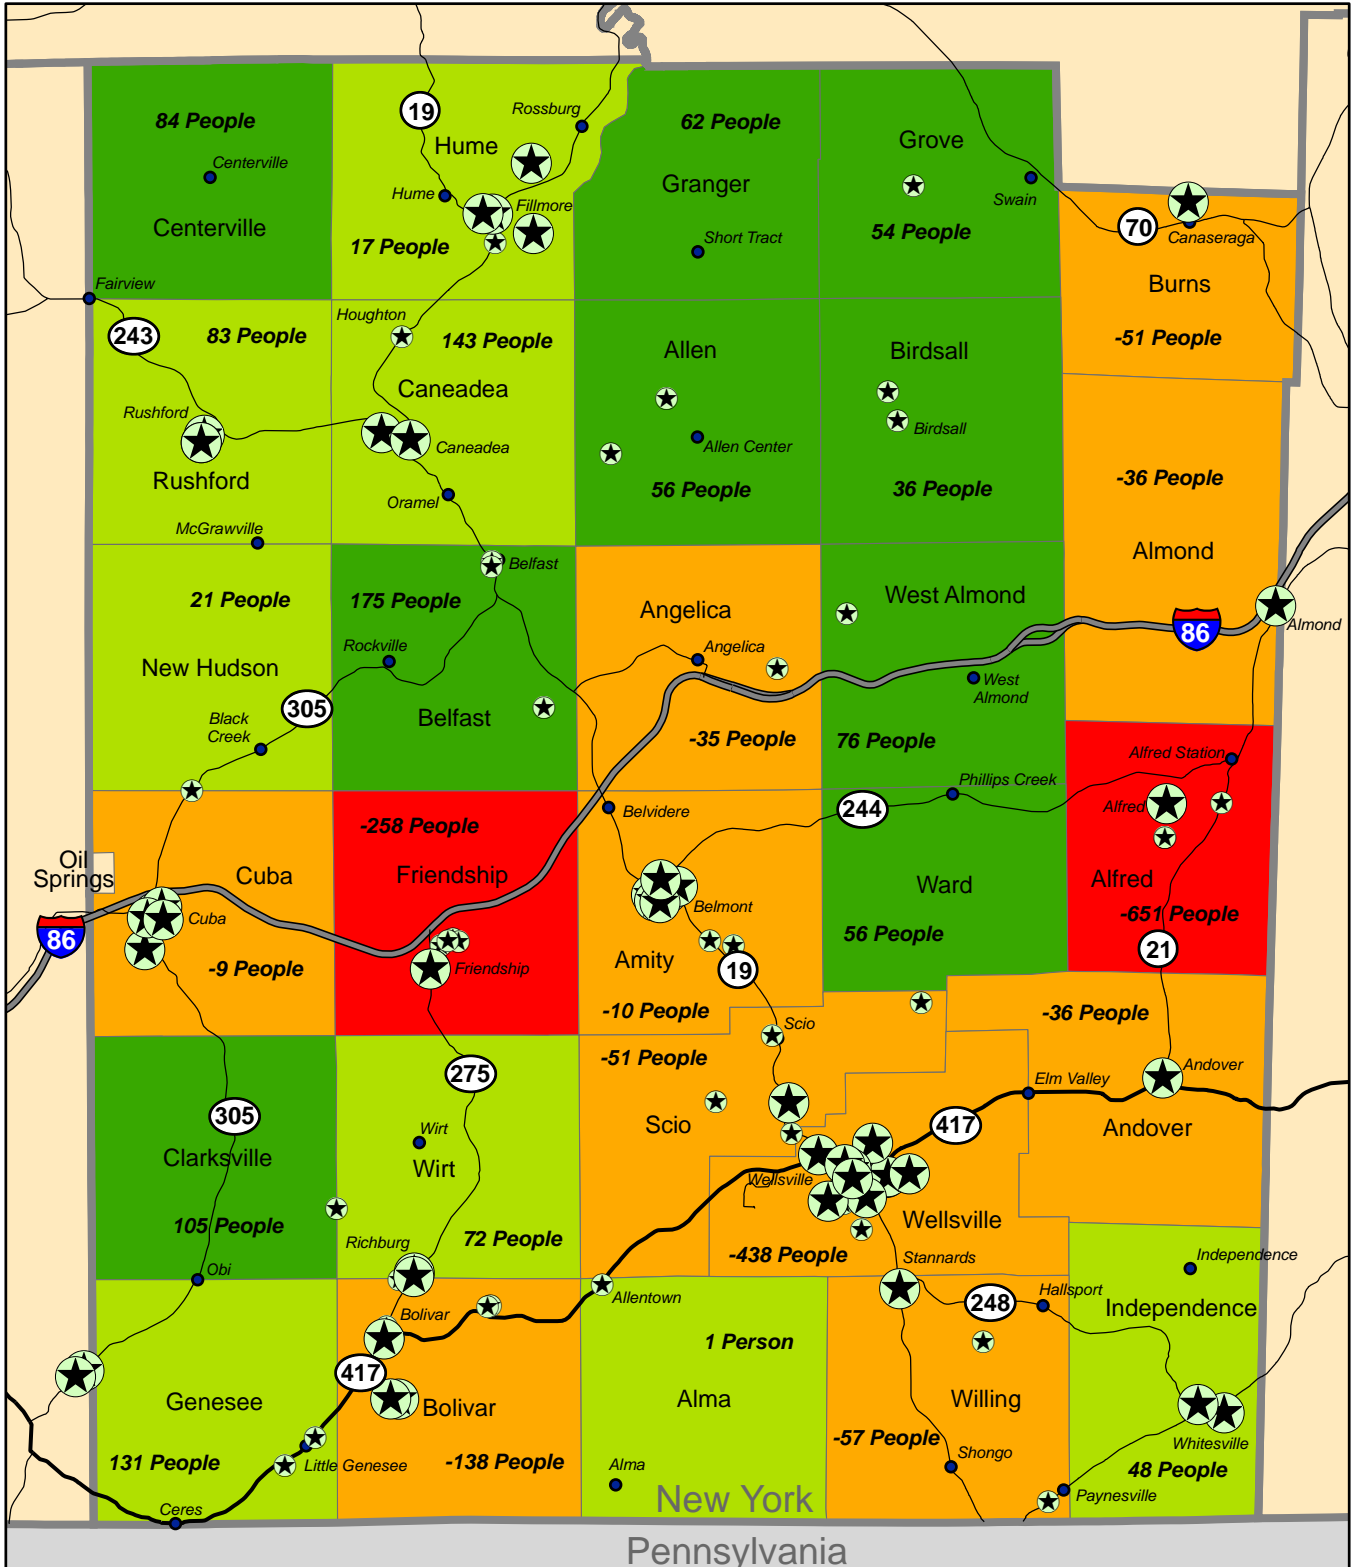

# Allegany County Child Care Providers and % Population Change 1990 to 2000

## Child Care Providers

- Registered or Licensed
- Legally Exempt

## % Population Change 1990 - 2000

- > 10%
- 0.1 to 10%
- 0 to -10%
- > -10%

DATA SOURCES: ACCORD (Nov. 2006), ESRI, NY State GIS Clearinghouse, U.S. Census Bureau (1990 & 2000).

NOTES: Percentages calculated using population figures taken from the American FactFinder Summary File 1: 1990 Quick Table DP-1 and 2000 Geographic Comparison Table PH1.