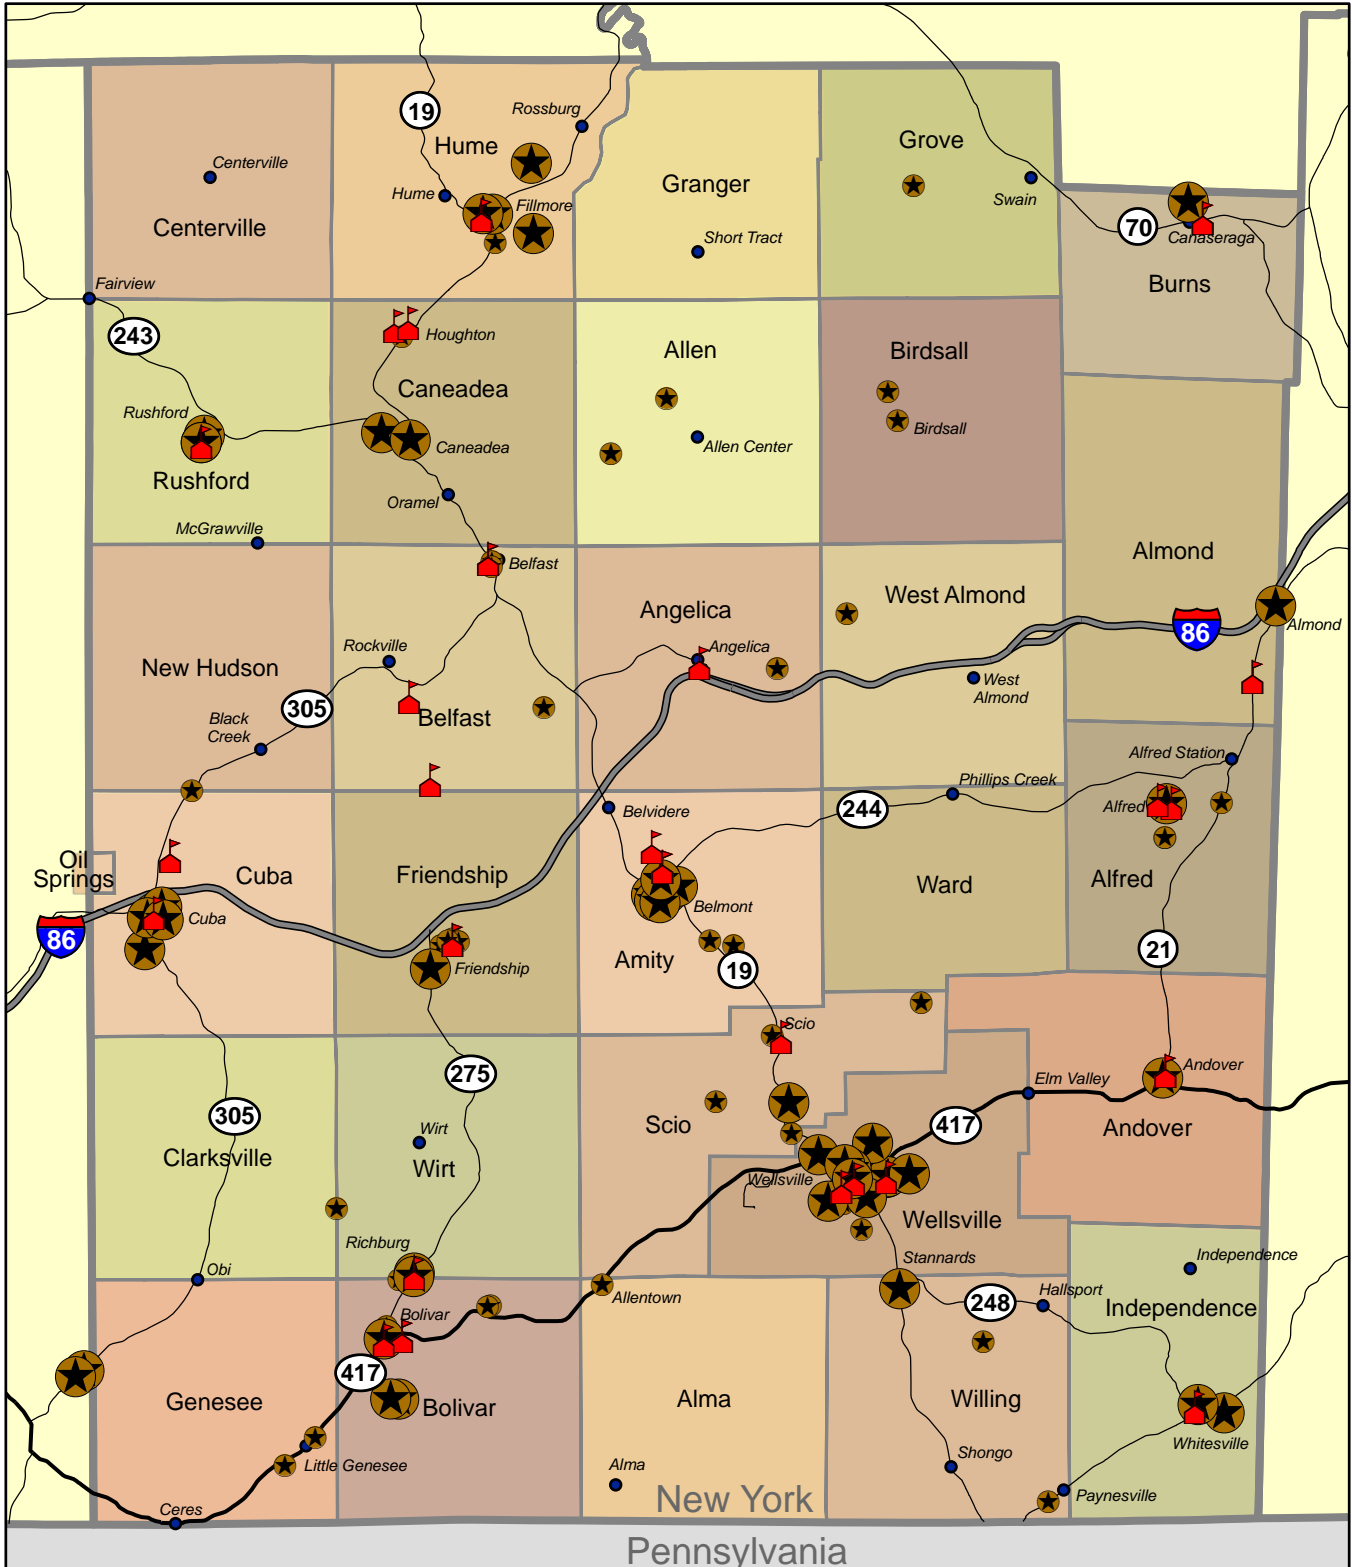

Allegany County Child Care Providers and School* Facilities

Child Care Providers

-  Registered or Licensed
-  Legally Exempt

-  *Public & Private K-12 Schools and Postsecondary Schools

DATA SOURCES: ACCORD (Nov. 2006), RJI, ESRI, NY State GIS Clearinghouse, U.S. Census Bureau (2000).

NOTES: Child Care Provider data provided by ACCORD. NYS Department of Education school locations geocoded by Rural Justice Institute (RJI) staff.

Created February 2007 for AWSRHN