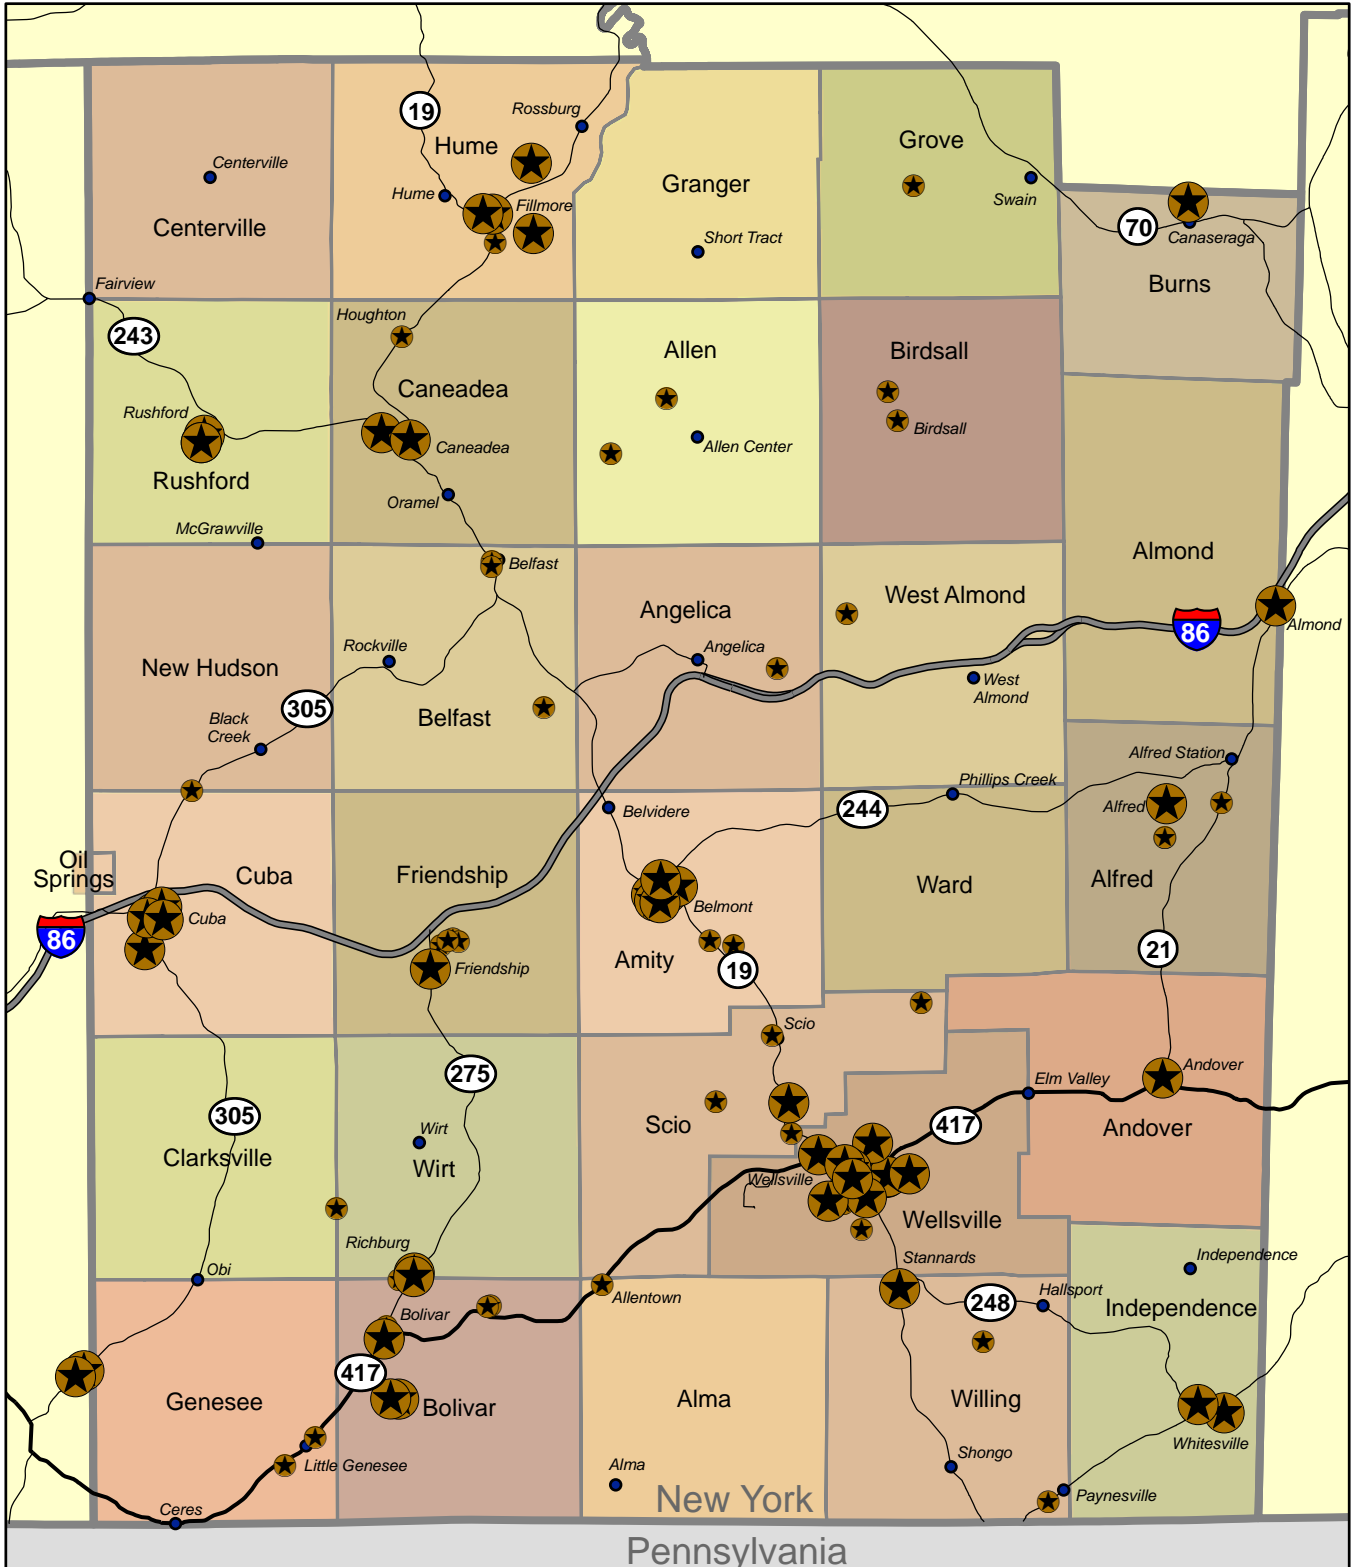

# Allegany County Child Care Providers

## Child Care Providers

-  Registered or Licensed
-  Legally Exempt

DATA SOURCES: ACCORD (Nov. 2006), ESRI, NY State GIS Clearinghouse, U.S. Census Bureau (2000).

NOTES: Child Care Provider data provided by ACCORD.